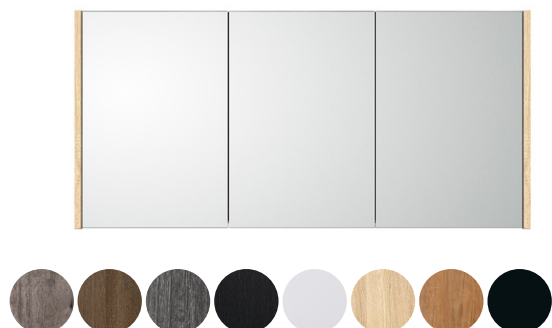

Spiegelkast Leeds

1200 x 580 x 150mm (BxHxD)

Artikelnr.	Kleur	Prijs
SGK-120S	Beton (look)	€355,00
SGK-120H	Bruin (hout)	€355,00
SGK-120G	Grijs (hout)	€355,00
SGK-120B	Zwart (hout)	€355,00
SGK-120W	Hoogglans wit	€398,00
SGK-120NO	Natural oak	€355,00
SGK-120E	Eiken	€355,00
SGK-120MZ	Mat zwart	€398,00